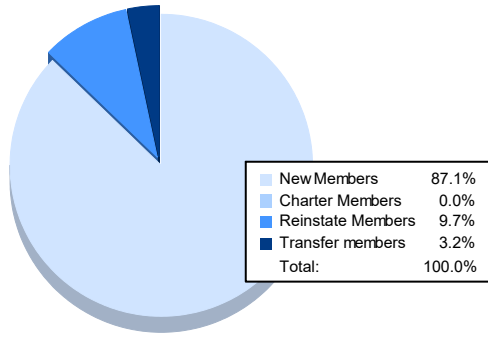

Year	New Clubs	Dropped Clubs	Gain/ Loss Clubs	New Members	Charter Members	Reinstate Members	Transfer Members	Total Member Added	Total Members Dropped	Gain/ Loss Members
2016-2017	0	0	0	70	1	5	1	77	71	6
2017-2018	0	0	0	88	0	1	1	90	64	26
2018-2019	0	0	0	60	1	2	2	65	85	-20
2019-2020	0	0	0	52	0	2	0	54	64	-10
2020-2021	0	0	0	27	0	3	1	31	77	-46
<b>Average</b>	<b>0</b>	<b>0</b>	<b>0</b>	<b>59</b>	<b>0</b>	<b>3</b>	<b>1</b>	<b>63</b>	<b>72</b>	<b>-9</b>

### Membership Composition June 2021 Cumulative