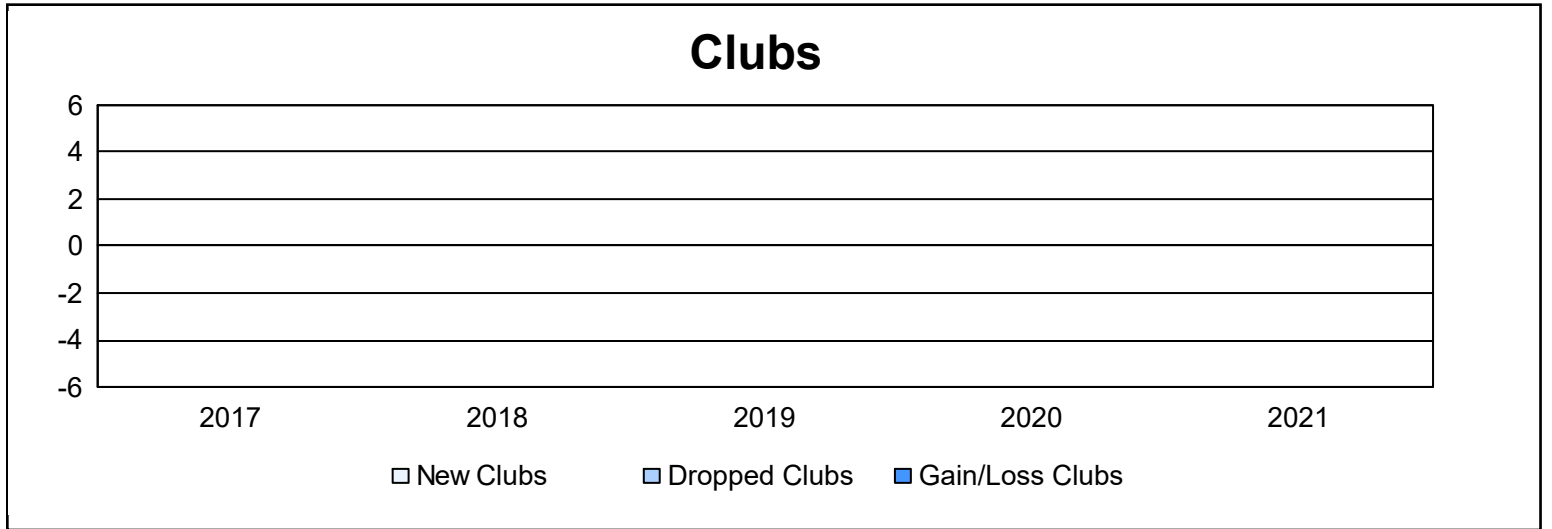

Year	New Clubs	Dropped Clubs	Gain/ Loss Clubs	New Members	Charter Members	Reinstate Members	Transfer Members	Total Member Added	Total Members Dropped	Gain/ Loss Members
2016-2017	0	0	0	70	1	5	1	77	71	6
2017-2018	0	0	0	88	0	1	1	90	64	26
2018-2019	0	0	0	60	1	2	2	65	85	-20
2019-2020	0	0	0	52	0	2	0	54	64	-10
2020-2021	0	0	0	27	0	3	1	31	77	-46
<b>Average</b>	<b>0</b>	<b>0</b>	<b>0</b>	<b>59</b>	<b>0</b>	<b>3</b>	<b>1</b>	<b>63</b>	<b>72</b>	<b>-9</b>

### Membership Composition June 2021 Cumulative