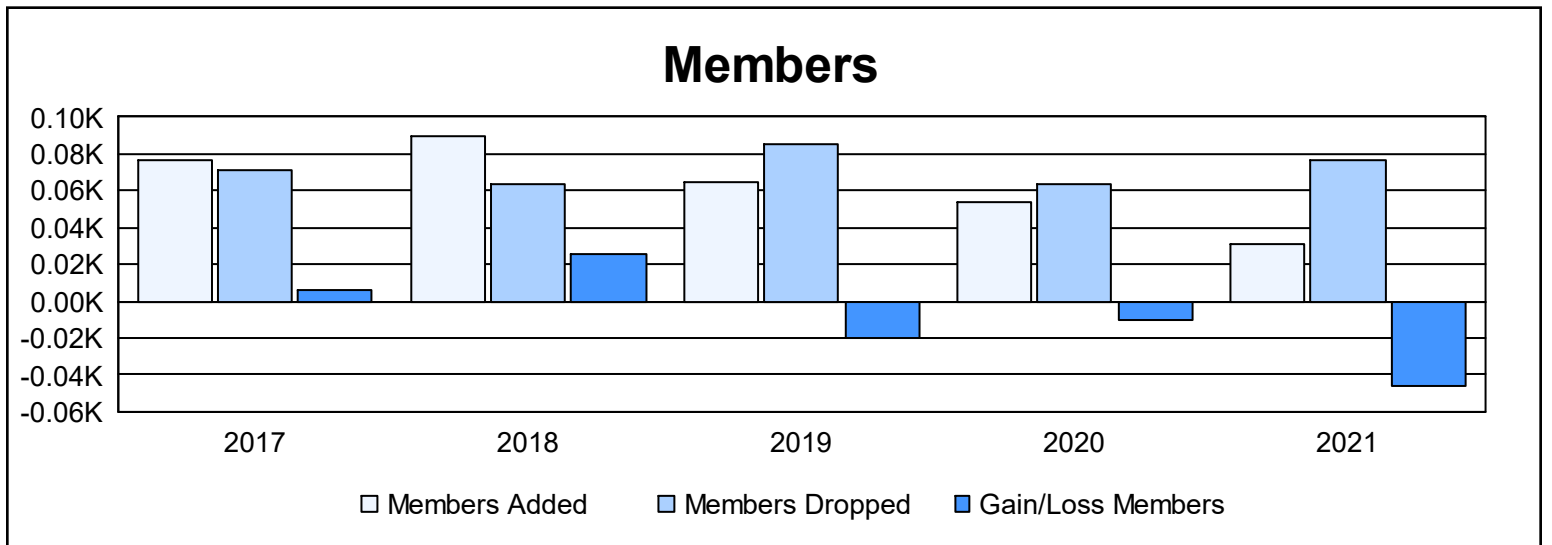

Year	New Clubs	Dropped Clubs	Gain/ Loss Clubs	New Members	Charter Members	Reinstate Members	Transfer Members	Total Member Added	Total Members Dropped	Gain/ Loss Members
2016-2017	0	0	0	70	1	5	1	77	71	6
2017-2018	0	0	0	88	0	1	1	90	64	26
2018-2019	0	0	0	60	1	2	2	65	85	-20
2019-2020	0	0	0	52	0	2	0	54	64	-10
2020-2021	0	0	0	27	0	3	1	31	77	-46
<b>Average</b>	<b>0</b>	<b>0</b>	<b>0</b>	<b>59</b>	<b>0</b>	<b>3</b>	<b>1</b>	<b>63</b>	<b>72</b>	<b>-9</b>

### Membership Composition June 2021 Cumulative